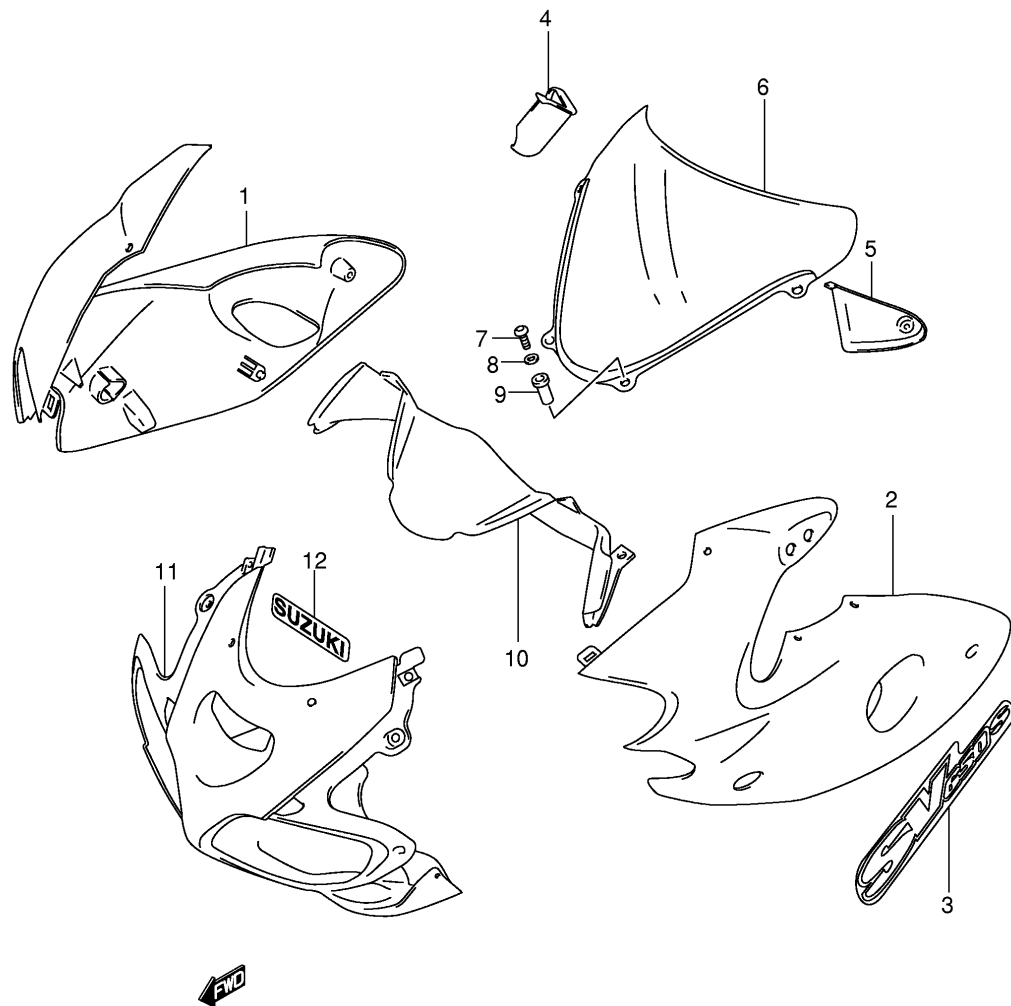

Ref No	Part No	Description
1	94401-20F00-Y9X	Cowl Assy, Side Rh (black)
1	94401-20F00-Z7X	Cowl Assy, Side Rh (red)
1	94401-20F00-Z8X	Cowl Assy, Side Rh (yellow)
1	94401-20F00-YC2	Cowl Assy, Side Rh (blue)
2	94402-20F00-Y9X	Cowl Assy, Side Lh (black)
2	94402-20F00-Z7X	Cowl Assy, Side Lh (red)
2	94402-20F00-Z8X	Cowl Assy, Side Lh (yellow)
2	94402-20F00-YC2	Cowl Assy, Side Lh (blue)
3	68181-20F00-N9Y	. Emblem
3	68181-20F00-N9V	. Emblem
3	68181-20F00-N9Z	. Emblem
3	68181-20F00-N9W	. Emblem
4	94413-19F00	Panel, Upper Rh
5	94423-19F00	Panel, Upper Lh
6	94611-19F00	Window Screen
7	09139-05025	Screw (5x14)
8	08322-01053	Washer
9	09159-05019	Nut
10	94630-19F00	Panel, Meter
11	94403-19F00-Y7L	Cowling Assy, Center (black)
11	94403-19F00-Y7M	Cowling Assy, Center (red)
11	94403-19F00-Y9F	Cowling Assy, Center (yellow)
11	94403-19F00-YC2	Cowling Assy, Center (blue)
12	68641-19F00-1ZY	. Emblem, "suzuki" (gray)
12	68641-19F00-20G	. Emblem, "suzuki" (gray)